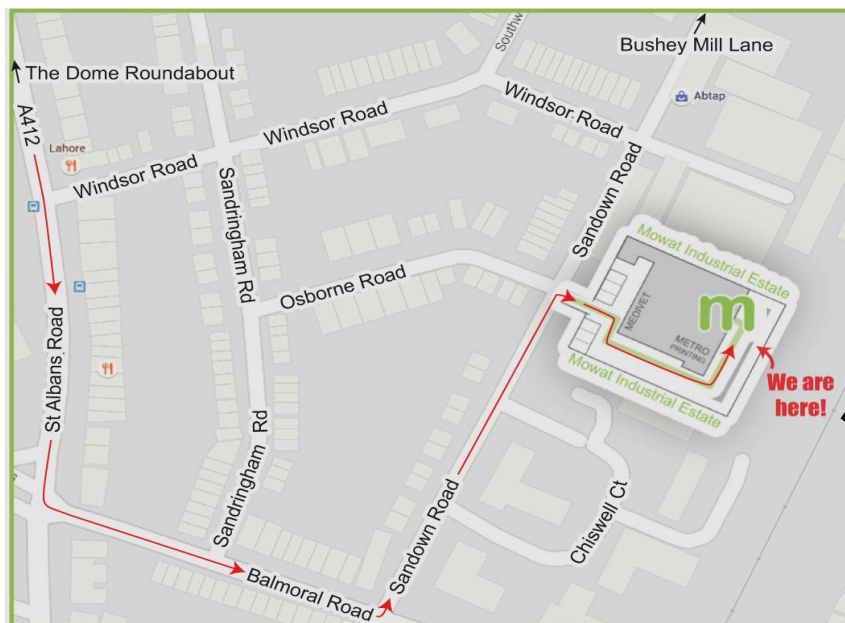

Shop address: 11, Mowat Industrial Estate, Sandown Rd, Watford WD24 7UZ

3. ONLINE ORDERING GUIDE

Our aim is that all orders are sent out within 10 working days. During the busy summer period, it can take a little longer, so please allow us some extra time to get your order to you.

- If using Option 'Click & Collect'
 - a) The collection hours are 8am-5pm Monday – Friday year round whilst during the summer holiday these hours usually extend to 8.30am – 7.00pm, but are subject to change, please visit <http://www.mapac.com/education/parents> for updates
 - b) The address for Click & Collect:
6, Mowat Industrial Estate, Sandown Rd, Watford WD24 7UZ